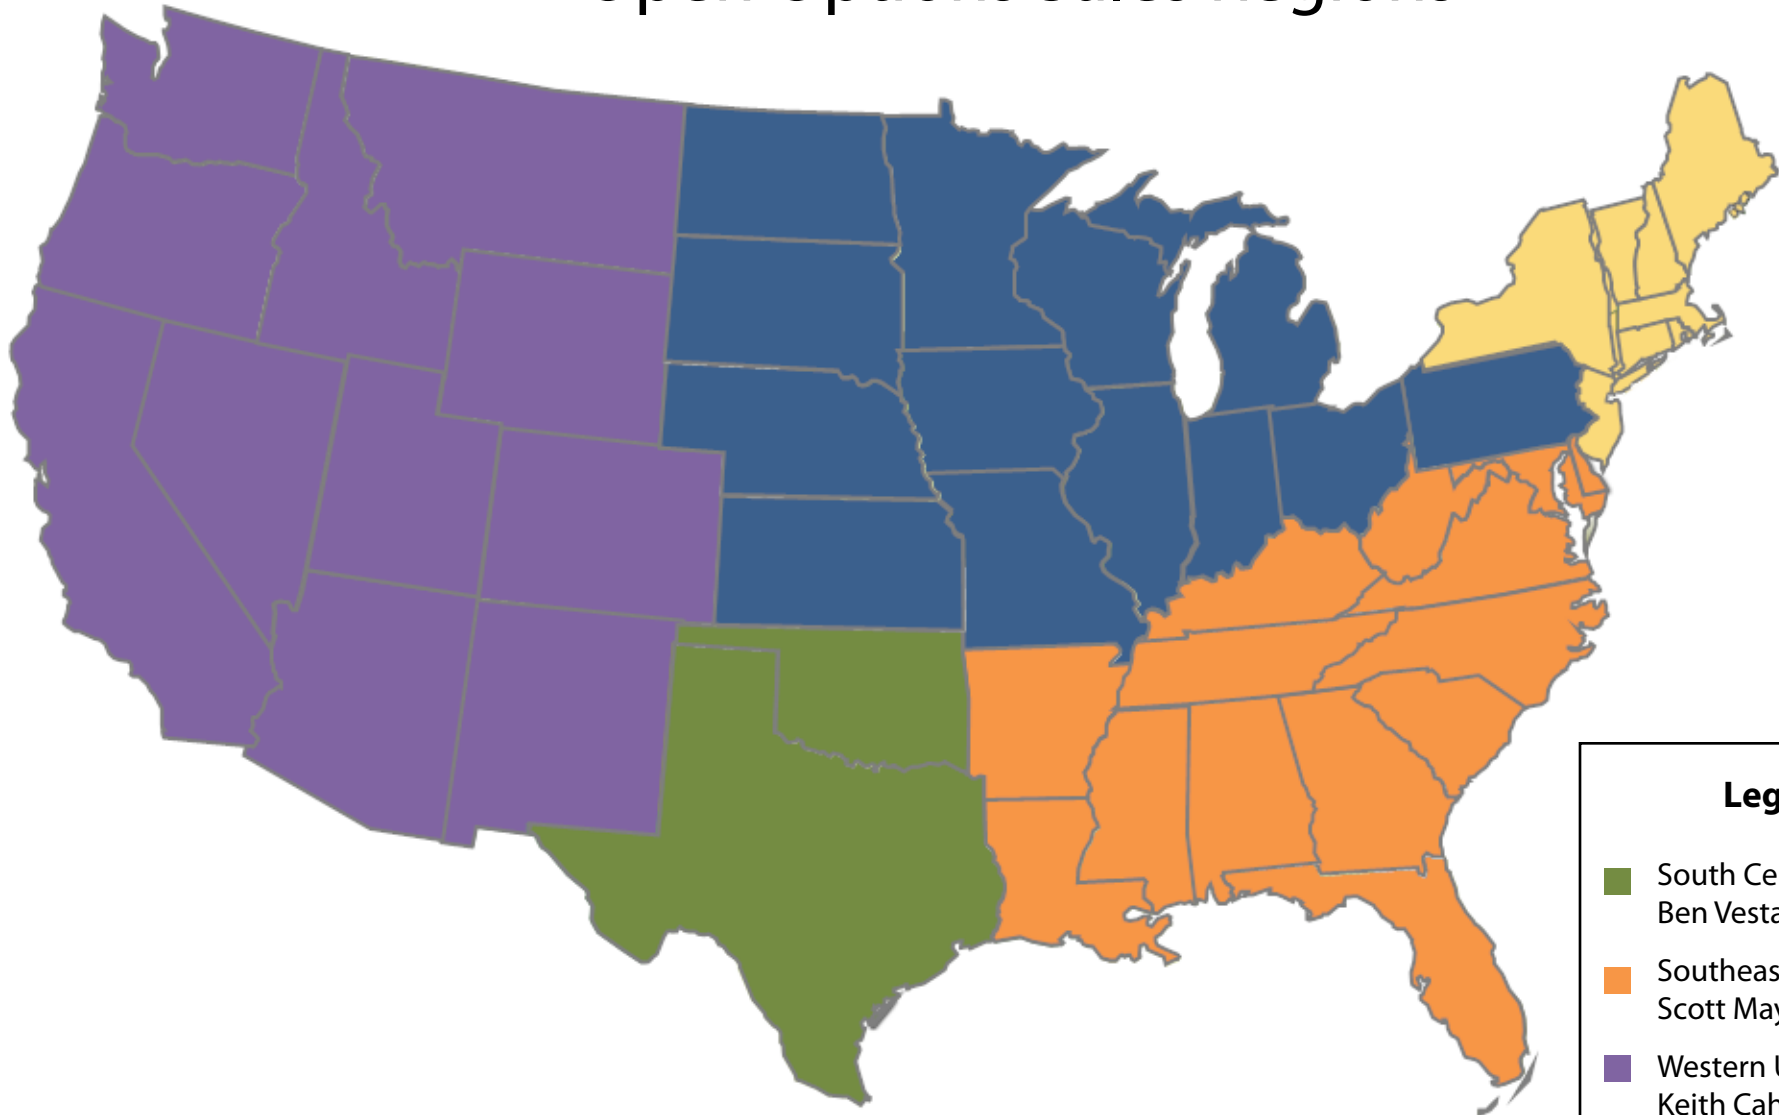

Open Options Sales Regions

Legend

- South Central US Region: Ben Vestal
- Southeast US Region: Scott May
- Western US Region: Keith Cahalen
- Midwest US Region: Scot Sturges
- Northeast US Region: Jonathan Berman

Open Options Sales Contacts

	Territory	Office Phone	Cell Phone	E-Mail
Jonathan Berman	International Sales & Northeast US Region: NY, NJ, CT, RI, MA, VT, NH, ME, Eastern PA, and Eastern Canada	972.818.7001	214.803.1642	jberman@openoptionsinc.com
Scott May	Southeast US Region: AR, LA, MS, AL, FL, GA, NC, SC, TN, KY, VA, WV, DE, MD, and Washington DC	972.818.7001	214.755.1191	smay@openoptionsinc.com
Ben Vestal	South Central Region: TX, OK	972.818.7001	214.384.5212	bvestal@openoptionsinc.com
Scot Sturges	Midwest US Region: ND, SD, MN, NE, IA, WI, IL, KS, MO, MI, IN, OH. KS, and Western PA	972.818.7001	214.564.6396	ssturges@openoptionsinc.com
Keith Cahalen	Western US Region: CA, UT, NV, OR, WA, ID, MT, WY, NM, AZ, CO	972.818.7001	831.334.0607	kcahalen@openoptionsinc.com