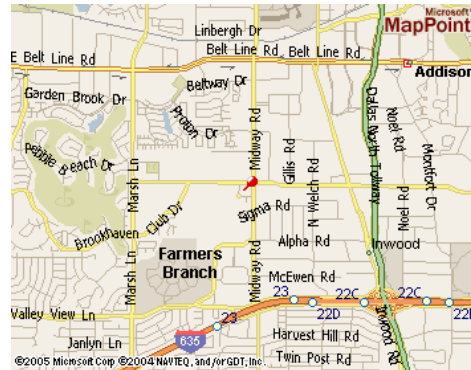

↑ To Open Options